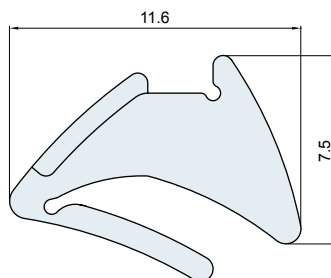

H SECTION WITH TAPE

PART No.	COLOUR	LENGTH
826902	Crystal	3.0m

30 LENGTHS PER PACK

3 WAY JOINT WITH TAPE

PART No.	COLOUR	LENGTH
839602	Crystal	3.0m

30 LENGTHS PER PACK

90° JOINT WITH TAPE

PART No.	COLOUR	LENGTH
839702	Crystal	3.0m

30 LENGTHS PER PACK

45° JOINT WITH TAPE

PART No.	COLOUR	LENGTH
3002702	Crystal	3.0m

30 LENGTHS PER PACK

TEAR OFF WEDGE

ACTUAL SIZE SHOWN BELOW

PART No.	COLOUR	LENGTH
969291	Crystal	100m

1 COIL PER PACK

CLEAR CRYSTAL - TO FIT 12mm GLASS

H SECTION WITH TAPE

PART No.	COLOUR	LENGTH
3002802	Crystal	3.0m

30 LENGTHS PER PACK

3 WAY JOINT WITH TAPE

PART No.	COLOUR	LENGTH
3002902	Crystal	3.0m

30 LENGTHS PER PACK

90° JOINT WITH TAPE