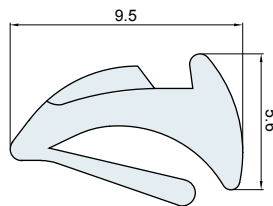

CLEAR CRYSTAL - TO FIT 12mm GLASS

H SECTION WITH TAPE

PART No.	COLOUR	LENGTH
3002802	Crystal	3.0m

30 LENGTHS PER PACK

3 WAY JOINT WITH TAPE

PART No.	COLOUR	LENGTH
3002902	Crystal	3.0m

30 LENGTHS PER PACK

90° JOINT WITH TAPE

PART No.	COLOUR	LENGTH
3003002	Crystal	3.0m

30 LENGTHS PER PACK

45° JOINT WITH TAPE

PART No.	COLOUR	LENGTH
995702	Crystal	3.0m

30 LENGTHS PER PACK

TEAR OFF WEDGE

ACTUAL SIZE SHOWN BELOW

PART No.	COLOUR	LENGTH
553692	Crystal	200m