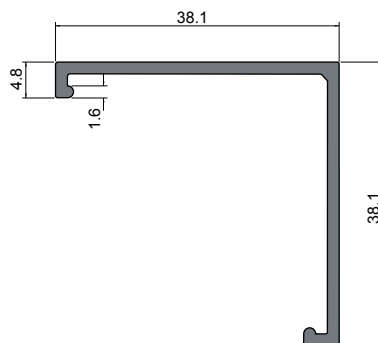

Partitioning Products

RIGID PVC

COVERTRIM

PART No.	COLOUR	LENGTH	PART No.	COLOUR	LENGTH
370529	White	3.0m	370528	White	3.6m
370526	Grey	3.0m	370525	Grey	3.6m
370517	Black	3.0m	370502	Black	3.6m
370518	Brown	3.0m	370506	Brown	3.6m

50 LENGTHS PER PACK

CLIP ON ANGLE

PART No.	COLOUR	LENGTH	PART No.	COLOUR	LENGTH
432408	White	3.0m	432406	White	3.6m
432414	Grey	3.0m	432411	Grey	3.6m
432410	Black	3.0m	432405	Black	3.6m
432412	Brown	3.0m	432413	Brown	3.6m

20 LENGTHS PER PACK

CORNER CLIP

PART No.	COLOUR	LENGTH
510301	Black	150mm

100 LENGTHS PER PACK

SINGLE GLAZED OFFSET CHAIR

PART No.	COLOUR	LENGTH
490602	White	3.6m
490606	Grey	3.6m
490601	Black	3.6m
490604	Brown	3.6m

CLEAR CRYSTAL - TO FIT 12mm GLASS

H SECTION WITH TAPE

PART No.	COLOUR	LENGTH
3002802	Crystal	3.0m

30 LENGTHS PER PACK

3 WAY JOINT WITH TAPE

PART No.	COLOUR	LENGTH
3002902	Crystal	3.0m

30 LENGTHS PER PACK

90° JOINT WITH TAPE