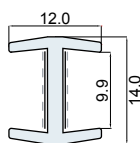

40 LENGTHS PER PACK

SINGLE GLAZED CHAIR

PART No.	COLOUR	LENGTH
598503	White	3.6m
598502	Grey	3.6m
598501	Black	3.6m
598504	Brown	3.6m

20 LENGTHS PER PACK

SINGLE GLAZED BEAD

PART No.	COLOUR	LENGTH
598603	White	3.6m
598602	Grey	3.6m
598601	Black	3.6m
598604	Brown	3.6m

40 LENGTHS PER PACK

RIGID PVC - Continued

CONCEALED FIXED SKIRTING

PLEASE NOTE: ALSO AVAILABLE IN 75mm WIDTH

PART No.	COLOUR	LENGTH
598403	White	3.6m
598401	Grey	3.6m
598402	Black	3.6m

10 LENGTHS PER PACK

CLEAR CRYSTAL - TO FIT 10mm GLASS

H SECTION WITH TAPE

PART No.	COLOUR	LENGTH
826902	Crystal	3.0m

30 LENGTHS PER PACK

3 WAY JOINT WITH TAPE

PART No.	COLOUR	LENGTH
839602	Crystal	3.0m

30 LENGTHS PER PACK

90° JOINT WITH TAPE

PART No.	COLOUR	LENGTH
839702	Crystal	3.0m