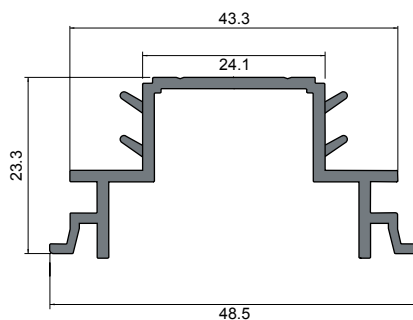

20 LENGTHS PER PACK

CORNER CLIP

PART No.	COLOUR	LENGTH
510301	Black	150mm

100 LENGTHS PER PACK

SINGLE GLAZED OFFSET CHAIR

PART No.	COLOUR	LENGTH
490602	White	3.6m
490606	Grey	3.6m
490601	Black	3.6m
490604	Brown	3.6m

40 LENGTHS PER PACK

DOUBLE GLAZED CHAIR

PART No.	COLOUR	LENGTH
499802	White	3.6m
499806	Grey	3.6m
499801	Black	3.6m
499804	Brown	3.6m

20 LENGTHS PER PACK

BEAD SECTION

PART No.	COLOUR	LENGTH
708902	White	3.6m
708903	Grey	3.6m
708901	Black	3.6m
708904	Brown	3.6m

40 LENGTHS PER PACK

SINGLE GLAZED CHAIR

PART No.	COLOUR	LENGTH
598503	White	3.6m
598502	Grey	3.6m
598501	Black	3.6m
598504	Brown	3.6m

20 LENGTHS PER PACK

SINGLE GLAZED BEAD

PART No.	COLOUR	LENGTH
598603	White	3.6m
598602	Grey	3.6m
598601	Black	3.6m
598604	Brown	3.6m

CLEAR CRYSTAL - TO FIT 12mm GLASS

H SECTION WITH TAPE

PART No.	COLOUR	LENGTH
3002802	Crystal	3.0m

30 LENGTHS PER PACK

3 WAY JOINT WITH TAPE

PART No.	COLOUR	LENGTH
3002902	Crystal	3.0m

30 LENGTHS PER PACK

90° JOINT WITH TAPE