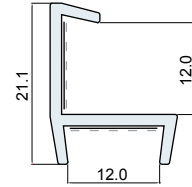

CLEAR CRYSTAL - TO FIT 12mm GLASS

H SECTION WITH TAPE

PART No.	COLOUR	LENGTH
3002802	Crystal	3.0m

30 LENGTHS PER PACK

3 WAY JOINT WITH TAPE

PART No.	COLOUR	LENGTH
3002902	Crystal	3.0m

30 LENGTHS PER PACK

90° JOINT WITH TAPE

PART No.	COLOUR	LENGTH
3003002	Crystal	3.0m

30 LENGTHS PER PACK

45° JOINT WITH TAPE

PART No.	COLOUR	LENGTH
995702	Crystal	3.0m

30 LENGTHS PER PACK

TEAR OFF WEDGE

ACTUAL SIZE SHOWN BELOW

PART No.	COLOUR	LENGTH
553692	Crystal	200m