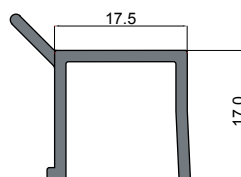

40 LENGTHS PER PACK

DOUBLE GLAZED CHAIR

PART No.	COLOUR	LENGTH
499802	White	3.6m
499806	Grey	3.6m
499801	Black	3.6m
499804	Brown	3.6m

20 LENGTHS PER PACK

BEAD SECTION

PART No.	COLOUR	LENGTH
708902	White	3.6m
708903	Grey	3.6m
708901	Black	3.6m
708904	Brown	3.6m

40 LENGTHS PER PACK

SINGLE GLAZED CHAIR

PART No.	COLOUR	LENGTH
598503	White	3.6m
598502	Grey	3.6m
598501	Black	3.6m
598504	Brown	3.6m

20 LENGTHS PER PACK

SINGLE GLAZED BEAD

PART No.	COLOUR	LENGTH
598603	White	3.6m
598602	Grey	3.6m
598601	Black	3.6m
598604	Brown	3.6m

40 LENGTHS PER PACK

RIGID PVC - Continued

CONCEALED FIXED SKIRTING

PLEASE NOTE: ALSO AVAILABLE IN 75mm WIDTH

PART No.	COLOUR	LENGTH
598403	White	3.6m
598401	Grey	3.6m
598402	Black	3.6m

10 LENGTHS PER PACK

CLEAR CRYSTAL - TO FIT 10mm GLASS

H SECTION WITH TAPE

PART No.	COLOUR	LENGTH
826902	Crystal	3.0m

30 LENGTHS PER PACK

3 WAY JOINT WITH TAPE

PART No.	COLOUR	LENGTH
839602	Crystal	3.0m

30 LENGTHS PER PACK

90° JOINT WITH TAPE

PART No.	COLOUR	LENGTH
839702	Crystal	3.0m