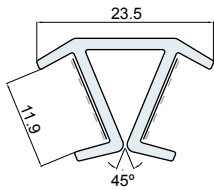

H SECTION WITH TAPE

PART No.	COLOUR	LENGTH
826902	Crystal	3.0m

30 LENGTHS PER PACK

3 WAY JOINT WITH TAPE

PART No.	COLOUR	LENGTH
839602	Crystal	3.0m

30 LENGTHS PER PACK

90° JOINT WITH TAPE

PART No.	COLOUR	LENGTH
839702	Crystal	3.0m

30 LENGTHS PER PACK

45° JOINT WITH TAPE

PART No.	COLOUR	LENGTH
3002702	Crystal	3.0m

30 LENGTHS PER PACK

TEAR OFF WEDGE

ACTUAL SIZE SHOWN BELOW

PART No.	COLOUR	LENGTH
969291	Crystal	100m

1 COIL PER PACK

CLEAR CRYSTAL - TO FIT 12mm GLASS

H SECTION WITH TAPE

PART No.	COLOUR	LENGTH
3002802	Crystal	3.0m

30 LENGTHS PER PACK

3 WAY JOINT WITH TAPE

PART No.	COLOUR	LENGTH
3002902	Crystal	3.0m

30 LENGTHS PER PACK

90° JOINT WITH TAPE

PART No.	COLOUR	LENGTH
3003002	Crystal	3.0m

30 LENGTHS PER PACK

45° JOINT WITH TAPE

PART No.	COLOUR	LENGTH
995702	Crystal	3.0m

30 LENGTHS PER PACK

TEAR OFF WEDGE

ACTUAL SIZE SHOWN BELOW

PART No.	COLOUR	LENGTH
553692	Crystal	200m