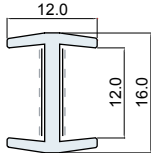

H SECTION WITH TAPE

PART No.	COLOUR	LENGTH
826902	Crystal	3.0m

30 LENGTHS PER PACK

3 WAY JOINT WITH TAPE

PART No.	COLOUR	LENGTH
839602	Crystal	3.0m

30 LENGTHS PER PACK

90° JOINT WITH TAPE

PART No.	COLOUR	LENGTH
839702	Crystal	3.0m

30 LENGTHS PER PACK

45° JOINT WITH TAPE

PART No.	COLOUR	LENGTH
3002702	Crystal	3.0m

30 LENGTHS PER PACK

TEAR OFF WEDGE

ACTUAL SIZE SHOWN BELOW

PART No.	COLOUR	LENGTH
969291	Crystal	100m

1 COIL PER PACK

CLEAR CRYSTAL - TO FIT 12mm GLASS

H SECTION WITH TAPE

PART No.	COLOUR	LENGTH
3002802	Crystal	3.0m

30 LENGTHS PER PACK

3 WAY JOINT WITH TAPE

PART No.	COLOUR	LENGTH
3002902	Crystal	3.0m

30 LENGTHS PER PACK

90° JOINT WITH TAPE

PART No.	COLOUR	LENGTH
3003002	Crystal	3.0m

30 LENGTHS PER PACK

45° JOINT WITH TAPE

PART No.	COLOUR	LENGTH
995702	Crystal	3.0m

30 LENGTHS PER PACK

TEAR OFF WEDGE

ACTUAL SIZE SHOWN BELOW

PART No.	COLOUR	LENGTH
553692	Crystal	200m