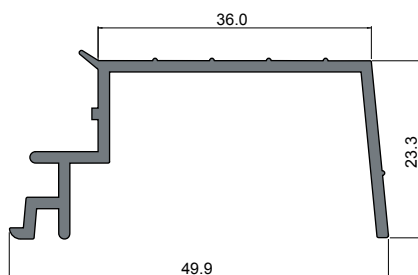

20 LENGTHS PER PACK

CORNER CLIP

PART No.	COLOUR	LENGTH
510301	Black	150mm

100 LENGTHS PER PACK

SINGLE GLAZED OFFSET CHAIR

PART No.	COLOUR	LENGTH
490602	White	3.6m
490606	Grey	3.6m
490601	Black	3.6m
490604	Brown	3.6m

40 LENGTHS PER PACK

DOUBLE GLAZED CHAIR

PART No.	COLOUR	LENGTH
499802	White	3.6m
499806	Grey	3.6m
499801	Black	3.6m
499804	Brown	3.6m

20 LENGTHS PER PACK

BEAD SECTION

PART No.	COLOUR	LENGTH
708902	White	3.6m
708903	Grey	3.6m
708901	Black	3.6m
708904	Brown	3.6m

40 LENGTHS PER PACK

SINGLE GLAZED CHAIR

PART No.	COLOUR	LENGTH
598503	White	3.6m
598502	Grey	3.6m
598501	Black	3.6m
598504	Brown	3.6m

20 LENGTHS PER PACK

SINGLE GLAZED BEAD

PART No.	COLOUR	LENGTH
598603	White	3.6m
598602	Grey	3.6m
598601	Black	3.6m
598604	Brown	3.6m