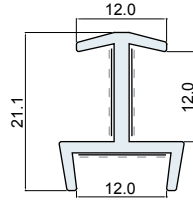

CLEAR CRYSTAL - TO FIT 12mm GLASS

H SECTION WITH TAPE

PART No.	COLOUR	LENGTH
3002802	Crystal	3.0m

30 LENGTHS PER PACK

3 WAY JOINT WITH TAPE

PART No.	COLOUR	LENGTH
3002902	Crystal	3.0m

30 LENGTHS PER PACK

90° JOINT WITH TAPE

PART No.	COLOUR	LENGTH
3003002	Crystal	3.0m

30 LENGTHS PER PACK

45° JOINT WITH TAPE

PART No.	COLOUR	LENGTH
995702	Crystal	3.0m

30 LENGTHS PER PACK

TEAR OFF WEDGE

ACTUAL SIZE SHOWN BELOW

PART No.	COLOUR	LENGTH
553692	Crystal	200m