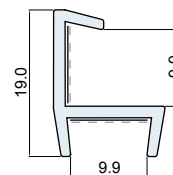

H SECTION WITH TAPE

PART No.	COLOUR	LENGTH
826902	Crystal	3.0m

30 LENGTHS PER PACK

3 WAY JOINT WITH TAPE

PART No.	COLOUR	LENGTH
839602	Crystal	3.0m

30 LENGTHS PER PACK

90° JOINT WITH TAPE

PART No.	COLOUR	LENGTH
839702	Crystal	3.0m