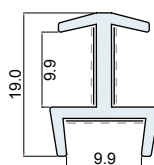

40 LENGTHS PER PACK

SINGLE GLAZED CHAIR

PART No.	COLOUR	LENGTH
598503	White	3.6m
598502	Grey	3.6m
598501	Black	3.6m
598504	Brown	3.6m

20 LENGTHS PER PACK

SINGLE GLAZED BEAD

PART No.	COLOUR	LENGTH
598603	White	3.6m
598602	Grey	3.6m
598601	Black	3.6m
598604	Brown	3.6m

40 LENGTHS PER PACK

RIGID PVC - Continued

CONCEALED FIXED SKIRTING

PLEASE NOTE: ALSO AVAILABLE IN 75mm WIDTH

PART No.	COLOUR	LENGTH
598403	White	3.6m
598401	Grey	3.6m
598402	Black	3.6m

10 LENGTHS PER PACK

CLEAR CRYSTAL - TO FIT 10mm GLASS

H SECTION WITH TAPE

PART No.	COLOUR	LENGTH
826902	Crystal	3.0m

30 LENGTHS PER PACK

3 WAY JOINT WITH TAPE

PART No.	COLOUR	LENGTH
839602	Crystal	3.0m

30 LENGTHS PER PACK

90° JOINT WITH TAPE

PART No.	COLOUR	LENGTH
839702	Crystal	3.0m