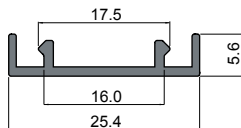

Partitioning Products

RIGID PVC

COVERTRIM

PART No.	COLOUR	LENGTH	PART No.	COLOUR	LENGTH
370529	White	3.0m	370528	White	3.6m
370526	Grey	3.0m	370525	Grey	3.6m
370517	Black	3.0m	370502	Black	3.6m
370518	Brown	3.0m	370506	Brown	3.6m

50 LENGTHS PER PACK

CLIP ON ANGLE

PART No.	COLOUR	LENGTH	PART No.	COLOUR	LENGTH
432408	White	3.0m	432406	White	3.6m
432414	Grey	3.0m	432411	Grey	3.6m
432410	Black	3.0m	432405	Black	3.6m
432412	Brown	3.0m	432413	Brown	3.6m