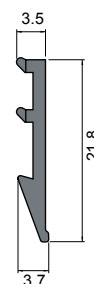

50 LENGTHS PER PACK

CLIP ON ANGLE

PART No.	COLOUR	LENGTH	PART No.	COLOUR	LENGTH
432408	White	3.0m	432406	White	3.6m
432414	Grey	3.0m	432411	Grey	3.6m
432410	Black	3.0m	432405	Black	3.6m
432412	Brown	3.0m	432413	Brown	3.6m

20 LENGTHS PER PACK

CORNER CLIP

PART No.	COLOUR	LENGTH
510301	Black	150mm

100 LENGTHS PER PACK

SINGLE GLAZED OFFSET CHAIR

PART No.	COLOUR	LENGTH
490602	White	3.6m
490606	Grey	3.6m
490601	Black	3.6m
490604	Brown	3.6m

40 LENGTHS PER PACK

DOUBLE GLAZED CHAIR

PART No.	COLOUR	LENGTH
499802	White	3.6m
499806	Grey	3.6m
499801	Black	3.6m
499804	Brown	3.6m

20 LENGTHS PER PACK

BEAD SECTION

PART No.	COLOUR	LENGTH
708902	White	3.6m
708903	Grey	3.6m
708901	Black	3.6m
708904	Brown	3.6m

40 LENGTHS PER PACK

SINGLE GLAZED CHAIR

PART No.	COLOUR	LENGTH
598503	White	3.6m
598502	Grey	3.6m
598501	Black	3.6m
598504	Brown	3.6m

20 LENGTHS PER PACK

SINGLE GLAZED BEAD

PART No.	COLOUR	LENGTH
598603	White	3.6m
598602	Grey	3.6m
598601	Black	3.6m
598604	Brown	3.6m