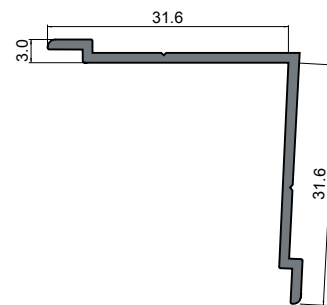

Partitioning Products

RIGID PVC

COVERTRIM

PART No.	COLOUR	LENGTH	PART No.	COLOUR	LENGTH
370529	White	3.0m	370528	White	3.6m
370526	Grey	3.0m	370525	Grey	3.6m
370517	Black	3.0m	370502	Black	3.6m
370518	Brown	3.0m	370506	Brown	3.6m

50 LENGTHS PER PACK

CLIP ON ANGLE

PART No.	COLOUR	LENGTH	PART No.	COLOUR	LENGTH
432408	White	3.0m	432406	White	3.6m
432414	Grey	3.0m	432411	Grey	3.6m
432410	Black	3.0m	432405	Black	3.6m
432412	Brown	3.0m	432413	Brown	3.6m

20 LENGTHS PER PACK

CORNER CLIP

PART No.	COLOUR	LENGTH
510301	Black	150mm

100 LENGTHS PER PACK

SINGLE GLAZED OFFSET CHAIR

PART No.	COLOUR	LENGTH
490602	White	3.6m
490606	Grey	3.6m
490601	Black	3.6m
490604	Brown	3.6m

40 LENGTHS PER PACK

DOUBLE GLAZED CHAIR

PART No.	COLOUR	LENGTH
499802	White	3.6m
499806	Grey	3.6m
499801	Black	3.6m
499804	Brown	3.6m

20 LENGTHS PER PACK

BEAD SECTION

PART No.	COLOUR	LENGTH
708902	White	3.6m
708903	Grey	3.6m
708901	Black	3.6m
708904	Brown	3.6m