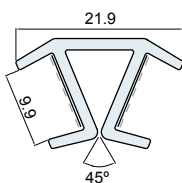

40 LENGTHS PER PACK

RIGID PVC - Continued

CONCEALED FIXED SKIRTING

PLEASE NOTE: ALSO AVAILABLE IN 75mm WIDTH

PART No.	COLOUR	LENGTH
598403	White	3.6m
598401	Grey	3.6m
598402	Black	3.6m

10 LENGTHS PER PACK

CLEAR CRYSTAL - TO FIT 10mm GLASS

H SECTION WITH TAPE

PART No.	COLOUR	LENGTH
826902	Crystal	3.0m

30 LENGTHS PER PACK

3 WAY JOINT WITH TAPE

PART No.	COLOUR	LENGTH
839602	Crystal	3.0m

30 LENGTHS PER PACK

90° JOINT WITH TAPE

PART No.	COLOUR	LENGTH
839702	Crystal	3.0m

30 LENGTHS PER PACK

45° JOINT WITH TAPE

PART No.	COLOUR	LENGTH
3002702	Crystal	3.0m

30 LENGTHS PER PACK

TEAR OFF WEDGE

ACTUAL SIZE SHOWN BELOW

PART No.	COLOUR	LENGTH
969291	Crystal	100m

1 COIL PER PACK

CLEAR CRYSTAL - TO FIT 12mm GLASS

H SECTION WITH TAPE

PART No.	COLOUR	LENGTH
3002802	Crystal	3.0m

30 LENGTHS PER PACK

3 WAY JOINT WITH TAPE

PART No.	COLOUR	LENGTH
3002902	Crystal	3.0m

30 LENGTHS PER PACK

90° JOINT WITH TAPE