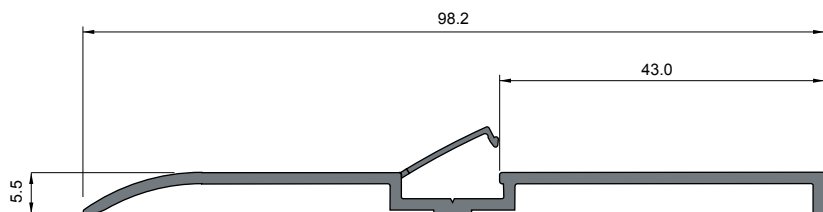

40 LENGTHS PER PACK

DOUBLE GLAZED CHAIR

PART No.	COLOUR	LENGTH
499802	White	3.6m
499806	Grey	3.6m
499801	Black	3.6m
499804	Brown	3.6m

20 LENGTHS PER PACK

BEAD SECTION

PART No.	COLOUR	LENGTH
708902	White	3.6m
708903	Grey	3.6m
708901	Black	3.6m
708904	Brown	3.6m

40 LENGTHS PER PACK

SINGLE GLAZED CHAIR

PART No.	COLOUR	LENGTH
598503	White	3.6m
598502	Grey	3.6m
598501	Black	3.6m
598504	Brown	3.6m

20 LENGTHS PER PACK

SINGLE GLAZED BEAD

PART No.	COLOUR	LENGTH
598603	White	3.6m
598602	Grey	3.6m
598601	Black	3.6m
598604	Brown	3.6m

40 LENGTHS PER PACK

RIGID PVC - Continued

CONCEALED FIXED SKIRTING

PLEASE NOTE: ALSO AVAILABLE IN 75mm WIDTH

PART No.	COLOUR	LENGTH
598403	White	3.6m
598401	Grey	3.6m
598402	Black	3.6m

10 LENGTHS PER PACK

CLEAR CRYSTAL - TO FIT 10mm GLASS