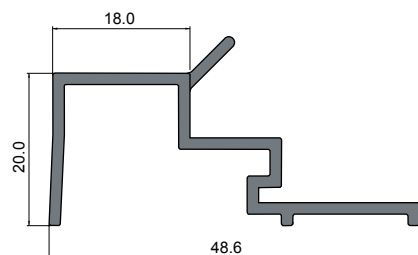

20 LENGTHS PER PACK

CORNER CLIP

PART No.	COLOUR	LENGTH
510301	Black	150mm

100 LENGTHS PER PACK

SINGLE GLAZED OFFSET CHAIR

PART No.	COLOUR	LENGTH
490602	White	3.6m
490606	Grey	3.6m
490601	Black	3.6m
490604	Brown	3.6m

40 LENGTHS PER PACK

DOUBLE GLAZED CHAIR

PART No.	COLOUR	LENGTH
499802	White	3.6m
499806	Grey	3.6m
499801	Black	3.6m
499804	Brown	3.6m

20 LENGTHS PER PACK

BEAD SECTION

PART No.	COLOUR	LENGTH
708902	White	3.6m
708903	Grey	3.6m
708901	Black	3.6m
708904	Brown	3.6m

40 LENGTHS PER PACK

SINGLE GLAZED CHAIR

PART No.	COLOUR	LENGTH
598503	White	3.6m
598502	Grey	3.6m
598501	Black	3.6m
598504	Brown	3.6m

20 LENGTHS PER PACK

SINGLE GLAZED BEAD

PART No.	COLOUR	LENGTH
598603	White	3.6m
598602	Grey	3.6m
598601	Black	3.6m
598604	Brown	3.6m

CLEAR CRYSTAL - TO FIT 12mm GLASS

H SECTION WITH TAPE

PART No.	COLOUR	LENGTH
3002802	Crystal	3.0m

30 LENGTHS PER PACK

3 WAY JOINT WITH TAPE

PART No.	COLOUR	LENGTH
3002902	Crystal	3.0m

30 LENGTHS PER PACK

90° JOINT WITH TAPE